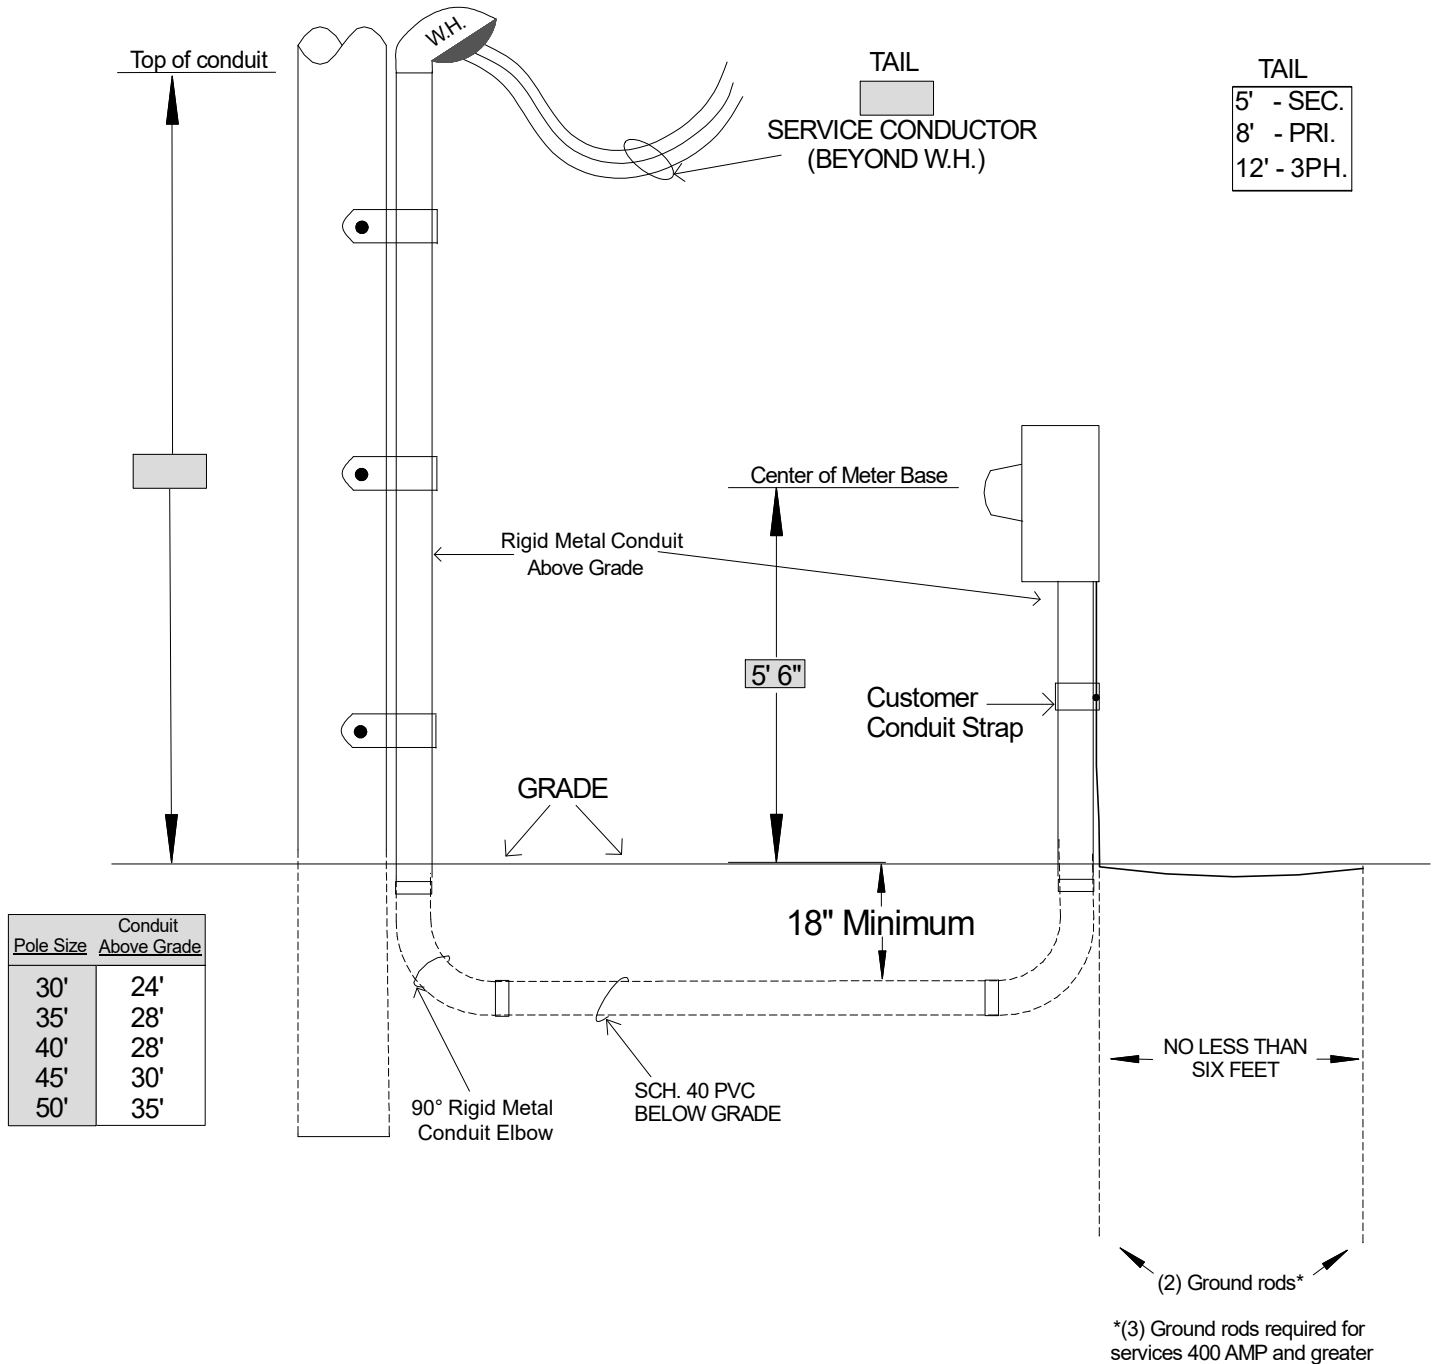

CUSTOMER UG SERVICE ON CUB POLE (COMMERCIAL APPLICATION ONLY)

Note:

Cust. to supply and install rigid conduit and leave specified footage of service wire beyond weatherhead on CUB pole.